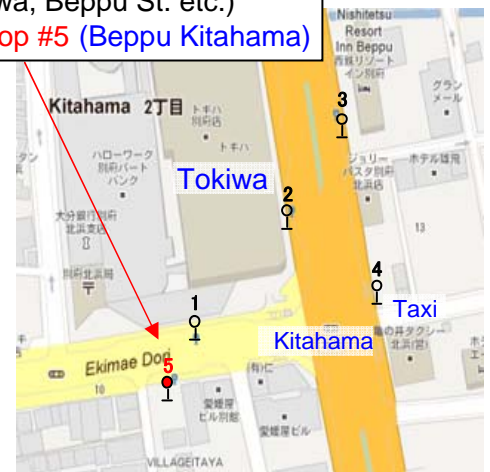

Timetable at **B-Con Plaza** (Bus Stop on the opposite side of Fujimi Dori)

Hour	Departure (Min.)				
7	09	25	40		
8	02	15	25	45	
9		15	30	45	
10	00		30	45	
11	00		30	45	
12	00		30	45	
13	00		30	45	
14	00		30	45	59
15			29	45	
16	00		35	45	
17		15		45	
18		10	30	45	
19	05			50	
20		14	39		
21		14		44	
22	09				
23					

Green: [17] for Beppu Station

Black: [26], [26A] for Kannawa, etc. (via Beppu Station)

Information (in Japanese)

[Original Timetable in PDF](#)

[\[26/26A\] Soto-mawari Junkan-sen](#)

[\[17\] Yamanote-keiyu Kannawa-sen](#)

[How to get on a bus.](#)

**Kamenoi Bus [26], [26A], [17]**  
(for Kannawa, Beppu St. etc.)  
**Bus Stop**

**Bus Stop at B-Con Plaza**

**Kamenoi Bus [26], [26A], [17]**  
(for Kannawa, Beppu St. etc.)  
arrives at **Bus Stop #5 (Beppu Kitahama)**