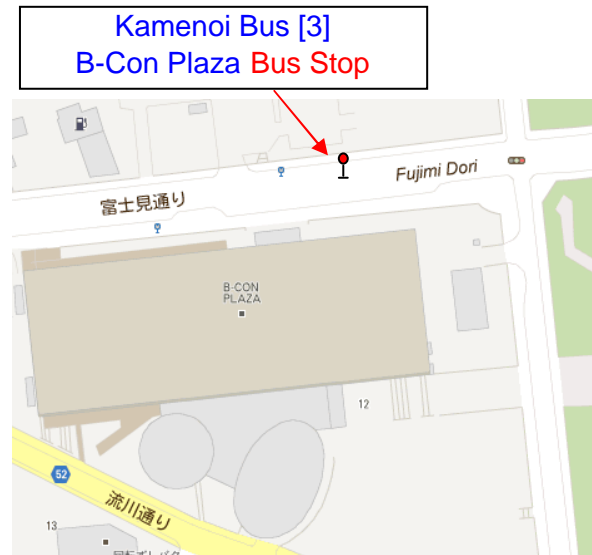

1r) Local Bus Service from B-Con Plaza to Beppu Station

Kamenoi Bus [3], etc. from B-Con Plaza to **Beppu Station West Exit (5 min.)**
(Beppu-Eki Nishi-Guichi)

Timetable at **B-Con Plaza** (Bus Stop on the opposite side of Fujimi Dori)

Hour	Departure (Min.)						
7		11	18	32	41	42	56
8	00	12	24	38			52
9		12	22	32			52
10		12	22	31	42		51
11	02	12		32	37	42	52
12		12	21	32	42		52
13		12	21	32			52
14	02	12	21	32			52
15		12	16	32			52
16	01	12		32	46		52
17		12	22	32	42		54
18			22	32	42	45	52
19		17					47
20			21				56
21			21				
22							
23							

Bus Stop at B-Con Plaza

Information (in Japanese)

[Original Timetable in PDF (p. 2)](#)

[[3] Ohgiyama-sen](#)

[How to get on a bus.](#)