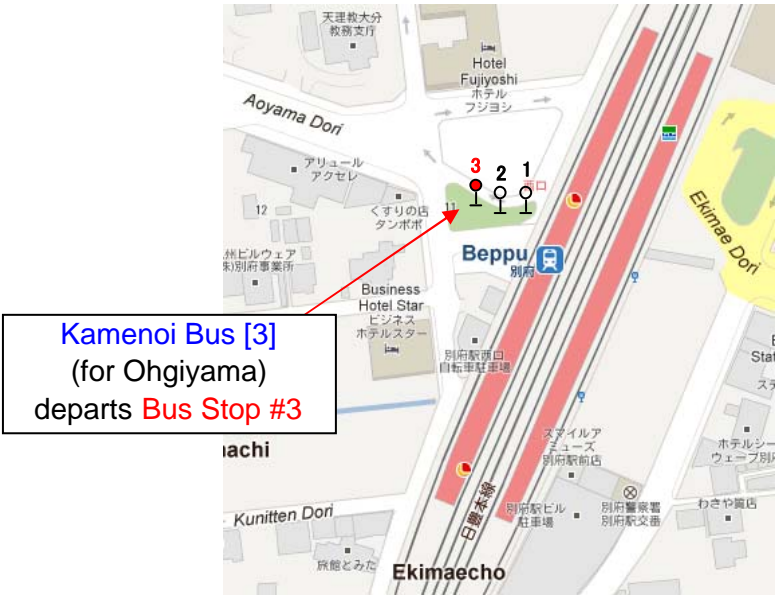

# 1) Local Bus Service from [Beppu Station](#) to the Conference Site (B-Con Plaza)

[Kamenoi Bus \[3\]](#) from [Beppu Station West Exit](#) (Beppu-Eki Nishi-Guichi) to [B-Con Plaza](#) (5 min.)  
(bound for "Ohgiyama Danchi")

Timetable at [Beppu Station West Exit](#)

Hour	Departure (Min.)				
7	10	20	37	55	
8	07	25	35	47	
9	05	25		50	
10	05	25	35	55	
11	17	25	45	55	
12	07	25	45	55	
13	05	25	45		
14	07	15	25	45	
15	05	25	47		
16	10	30	45		
17	05	25	35	45	55
18	10	37	45	55	
19	15	37	52		
20	15	37			
21	05		45		
22		30	55		
23	17	45			

[Kamenoi Bus \[3\]](#)  
(for Ohgiyama)  
departs **Bus Stop #3**

**Bus Stop #3** at [Beppu Station West Exit](#)

Information (in Japanese)

- [Original Timetable in PDF \(p. 5\)](#)
- [\[3\] Ohgiyama-sen](#)
- [How to get on a bus.](#)

Photo of **Bus Stop #3** at [Beppu Station West Exit](#)