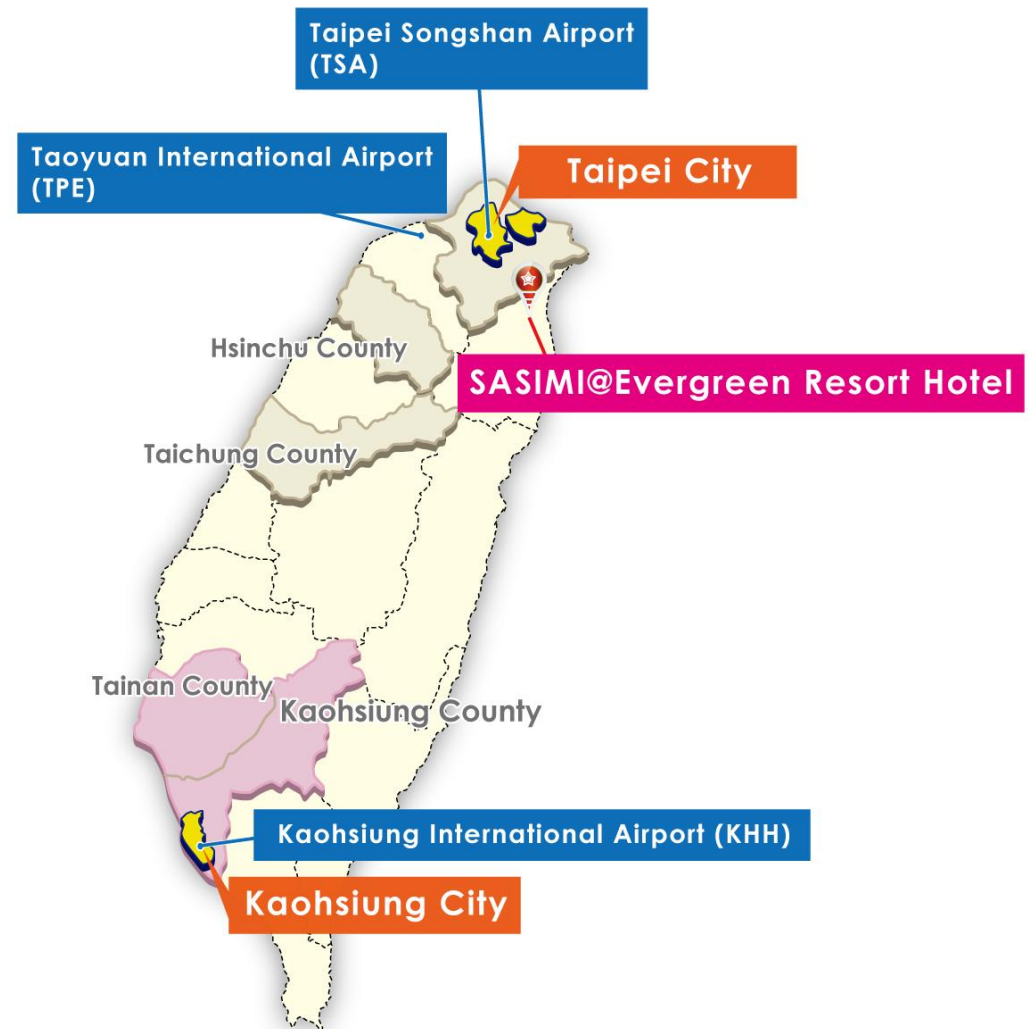

Welcome to Taiwan

Airports

There are three international airports, Taipei Songshan Airport (TSA), Taiwan Taoyuan International Airport (TPE), and Kaohsiung International Airport (KHH). The average flight time from Taiwan to major cities in the Asia-Pacific region is only two-and-a-half hours. A direct flight from the West Coast of the U.S. to Taiwan takes only 12 hours. The convenient international airport for SASIMI 2015 is the Taipei Songshan Airport (TSA).

Transportation to Evergreen Resort Hotel

Routing 1: From Taipei Songshan Airport (TSA) to Evergreen Resort Hotel

- Map

[Taipei Songshan Airport \(TSA\) → Evergreen Resort Hotel](#)

[Taipei Songshan Airport \(TSA\) → Taipei Railway Station; Jiaoxi Railway Station → Evergreen Resort Hotel](#)

[Taipei Songshan Airport \(TSA\) → Taipei Bus Station; Jiaoxi Transfer Station → Evergreen Resort Hotel](#)

- Schedule of Train

[\(Schedule on-line\)](#) [\(file: Taipei to Jiaoxi\)](#) [\(file: Jiaoxi to Taipei\)](#)

(Please take me to **Evergreen Resort Hotel**; No. 77, Jiankang Rd., Jiaosi Township, Yilan County, Taiwan)