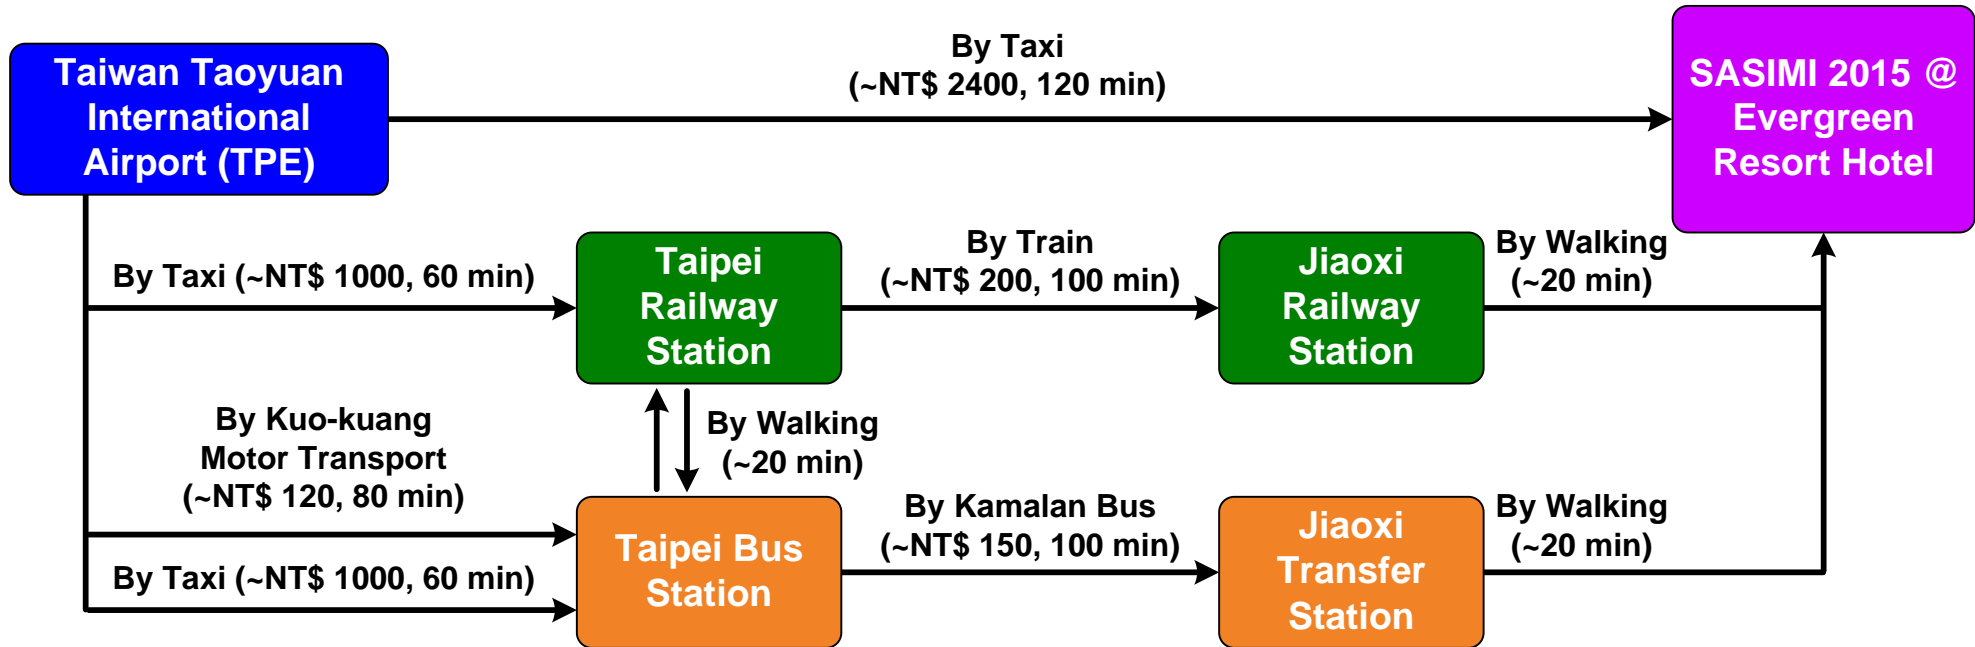

Transportation to Evergreen Resort Hotel

Routing 1: From Taipei Songshan Airport (TSA) to Evergreen Resort Hotel

- Map

[Taipei Songshan Airport \(TSA\) → Evergreen Resort Hotel](#)

[Taipei Songshan Airport \(TSA\) → Taipei Railway Station; Jiaoxi Railway Station → Evergreen Resort Hotel](#)

[Taipei Songshan Airport \(TSA\) → Taipei Bus Station; Jiaoxi Transfer Station → Evergreen Resort Hotel](#)

- Schedule of Train

[\(Schedule on-line\)](#) [\(file: Taipei to Jiaoxi\)](#) [\(file: Jiaoxi to Taipei\)](#)

- Schedule of Kamalan Bus

[\(Schedule: Taipei to Jiaoxi\)](#) [\(Schedule: Jiaoxi to Taipei\)](#) [\(Website: Info about Kamalan bus stops\)](#)

Transportation to Evergreen Resort Hotel

Routing 2: From Taiwan Taoyuan International Airport (TPE) to Evergreen Resort Hotel