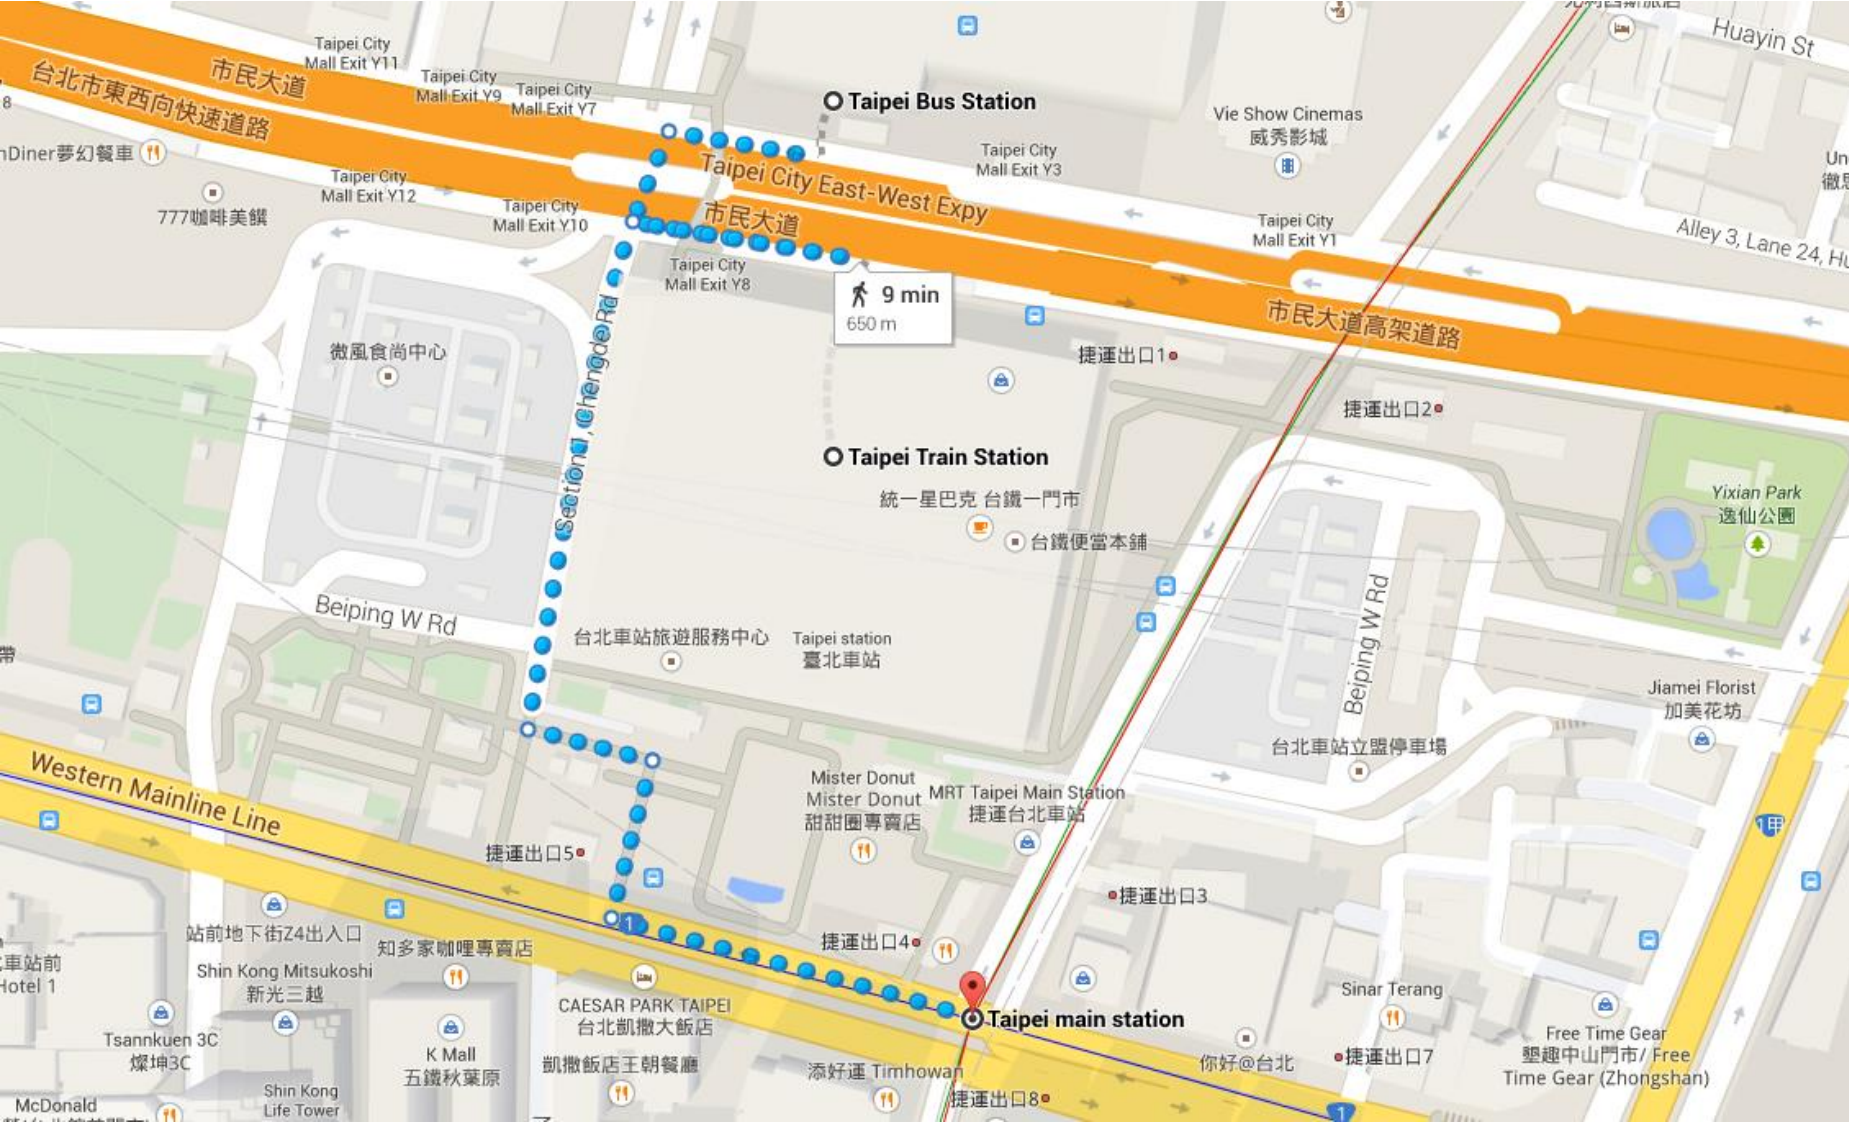

[Taiwan Taoyuan International Airport \(TPE\) → Taipei Bus Station; Jiaoxi Transfer Station → Evergreen Resort Hotel](#)

- Schedule of Train

[\(Schedule on-line\)](#) [\(file: Taipei to Jiaoxi\)](#) [\(file: Jiaoxi to Taipei\)](#)

- Schedule of Kamalan Bus

[\(Schedule: Taipei to Jiaoxi\)](#) [\(Schedule: Jiaoxi to Taipei\)](#) [\(Website: Info about Kamalan bus stops\)](#)

Taipei MRT

Taipei Main Station, Taipei Railway/Train Station and Taipei Bus Station

- Map
[Taipei Main Station → Taipei Bus Station](#)

Evergreen Resort Hotel 長榮鳳凰酒店 (礁溪)

If you would like to go to *Evergreen Resort Hotel*, you can take a taxi and tell the driver or show him/her:

請載我到長榮鳳凰酒店 (礁溪) (宜蘭縣礁溪鄉健康路77號) Tel: (03) 910-9988

(Please take me to **Evergreen Resort Hotel**; No. 77, Jiankang Rd., Jiaosi Township, Yilan County, Taiwan)