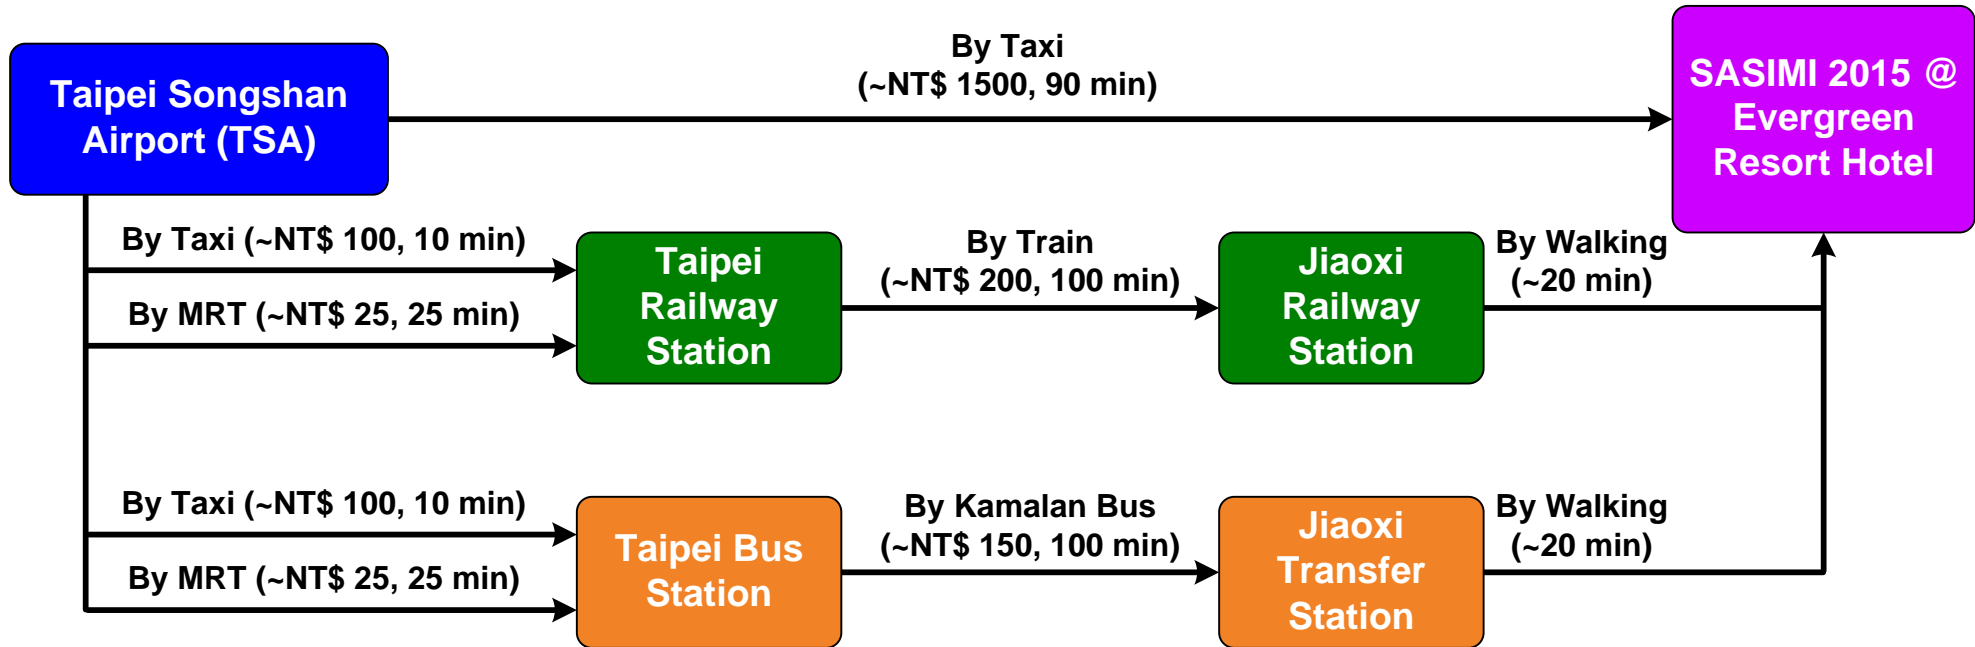

Transportation to Evergreen Resort Hotel

Routing 1: From Taipei Songshan Airport (TSA) to Evergreen Resort Hotel

- Map

[Taipei Songshan Airport \(TSA\) → Evergreen Resort Hotel](#)

[Taipei Songshan Airport \(TSA\) → Taipei Railway Station; Jiaoxi Railway Station → Evergreen Resort Hotel](#)

[Taipei Songshan Airport \(TSA\) → Taipei Bus Station; Jiaoxi Transfer Station → Evergreen Resort Hotel](#)

- Schedule of Train

[\(Schedule on-line\)](#) [\(file: Taipei to Jiaoxi\)](#) [\(file: Jiaoxi to Taipei\)](#)