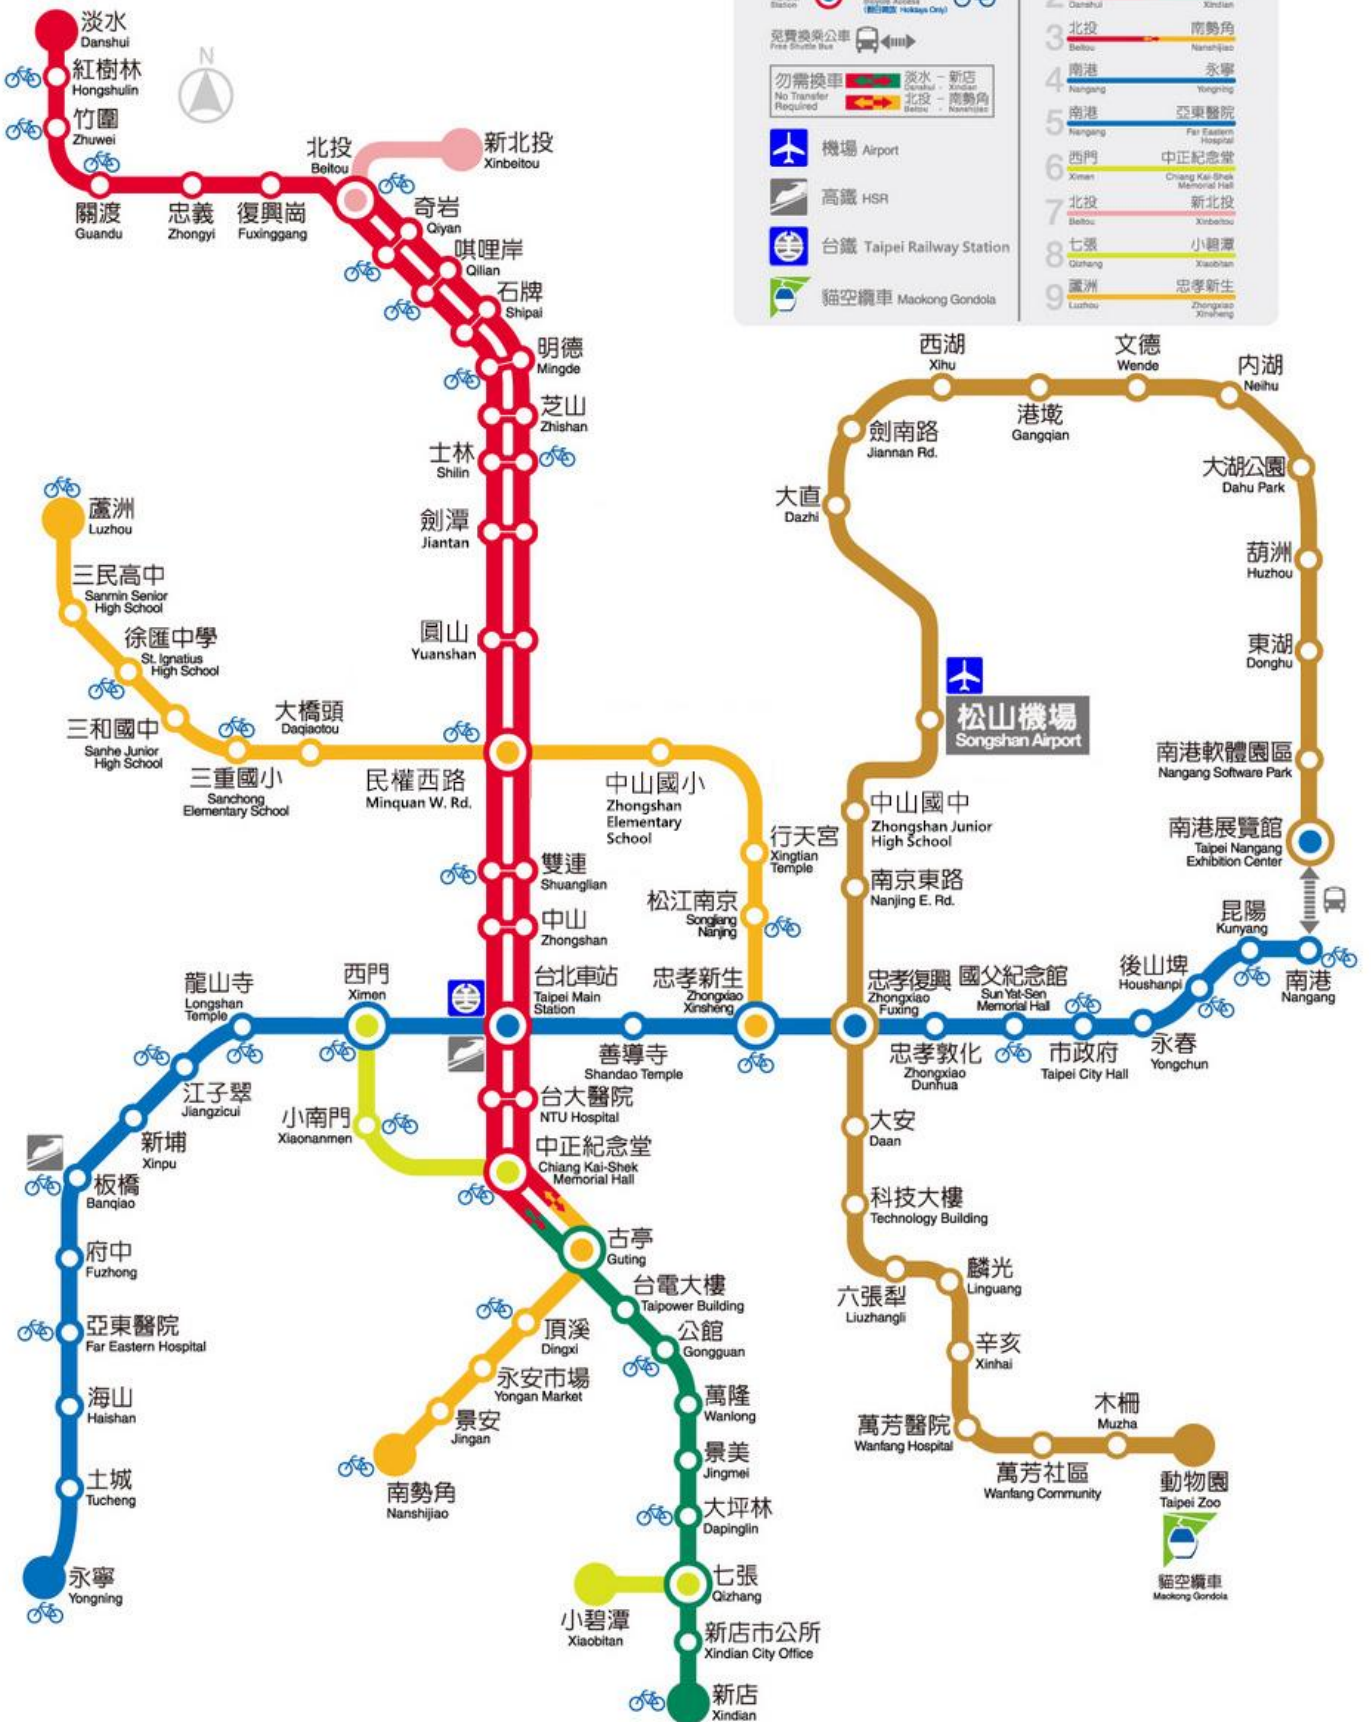

- Map

[Taiwan Taoyuan International Airport \(TPE\) → Evergreen Resort Hotel](#)

[Taiwan Taoyuan International Airport \(TPE\) → Taipei Railway Station; Jiaoxi Railway Station → Evergreen Resort Hotel](#)

[Taiwan Taoyuan International Airport \(TPE\) → Taipei Bus Station; Jiaoxi Transfer Station → Evergreen Resort Hotel](#)

- Schedule of Train

[\(Schedule on-line\)](#) [\(file: Taipei to Jiaoxi\)](#) [\(file: Jiaoxi to Taipei\)](#)

- Schedule of Kamalan Bus

[\(Schedule: Taipei to Jiaoxi\)](#) [\(Schedule: Jiaoxi to Taipei\)](#) [\(Website: Info about Kamalan bus stops\)](#)

Taipei MRT

Taipei Main Station, Taipei Railway/Train Station and Taipei Bus Station

- Map
[Taipei Main Station → Taipei Bus Station](#)

Evergreen Resort Hotel 長榮鳳凰酒店 (礁溪)

If you would like to go to *Evergreen Resort Hotel*, you can take a taxi and tell the driver or show him/her:

請載我到長榮鳳凰酒店 (礁溪) (宜蘭縣礁溪鄉健康路77號) Tel: (03) 910-9988